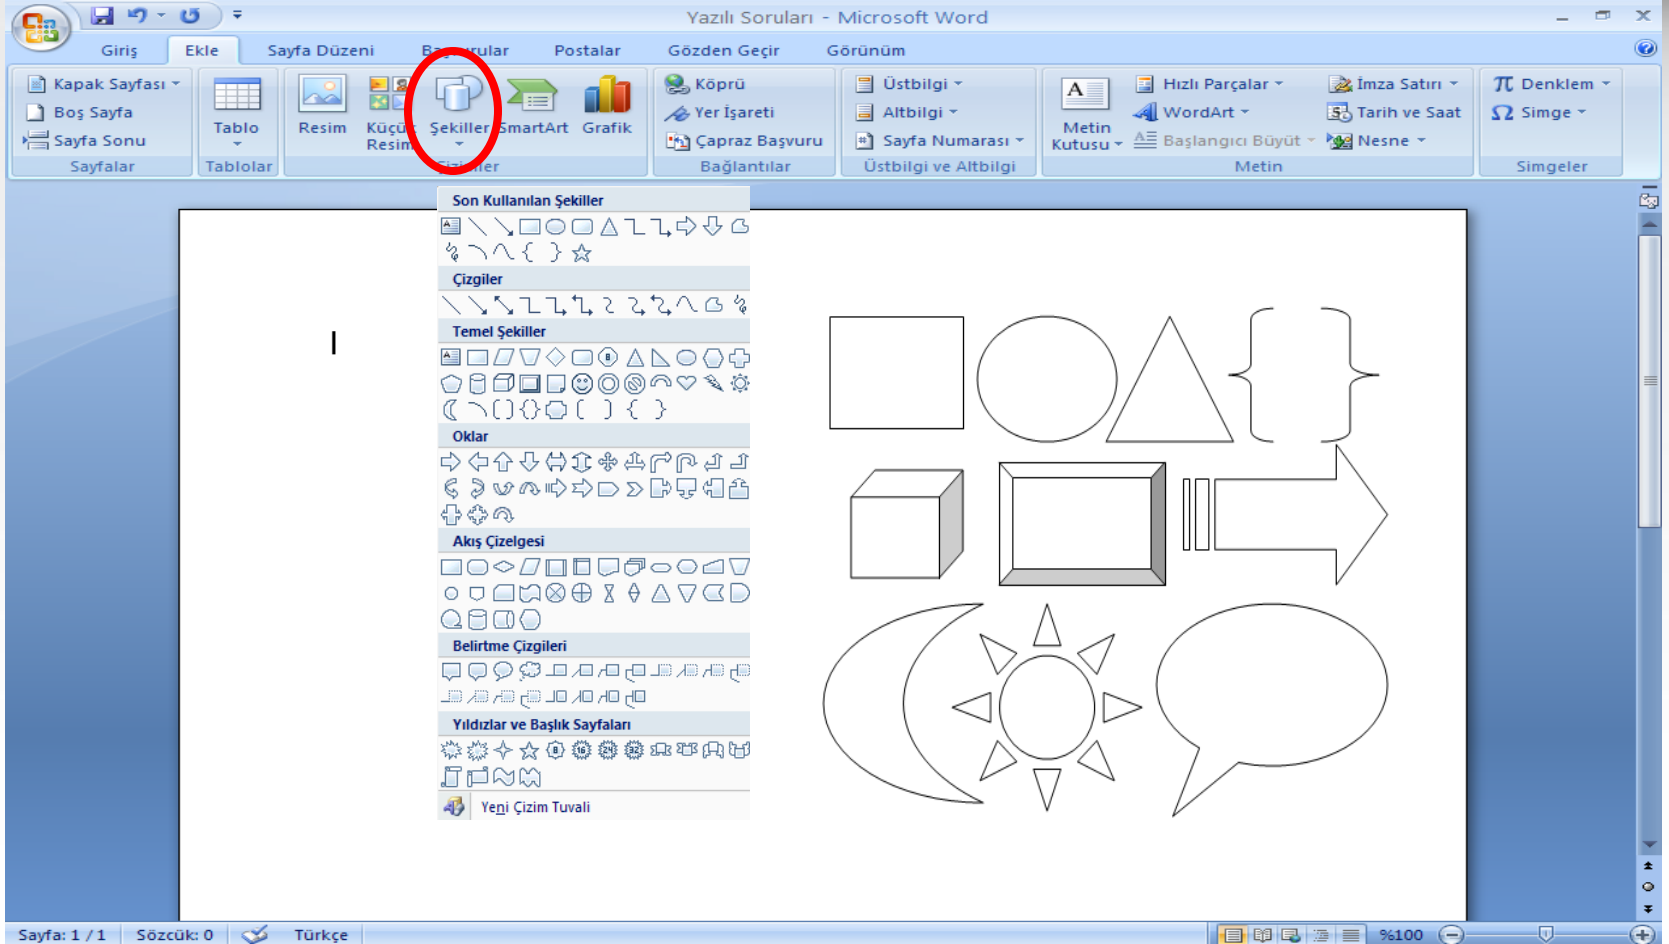

EKLE MENÜSÜ

ŞEKİL EKLEMEK

Sayfaya menüdeki şekilleri ekleyebiliriz.